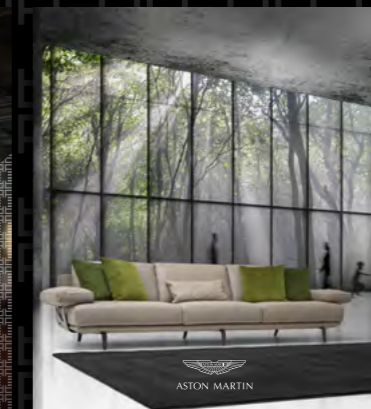

TOURING Bar stool, cm 41x44x45/80h in leather muflone black & ostrich black, metal base

Tenino Lamborghini
CASA

ASTON MARTIN

Home Collection

OFFICE SOLUTIONS
from catalogues:

Aston Martin
XIX

Aston Martin
Milano 2016