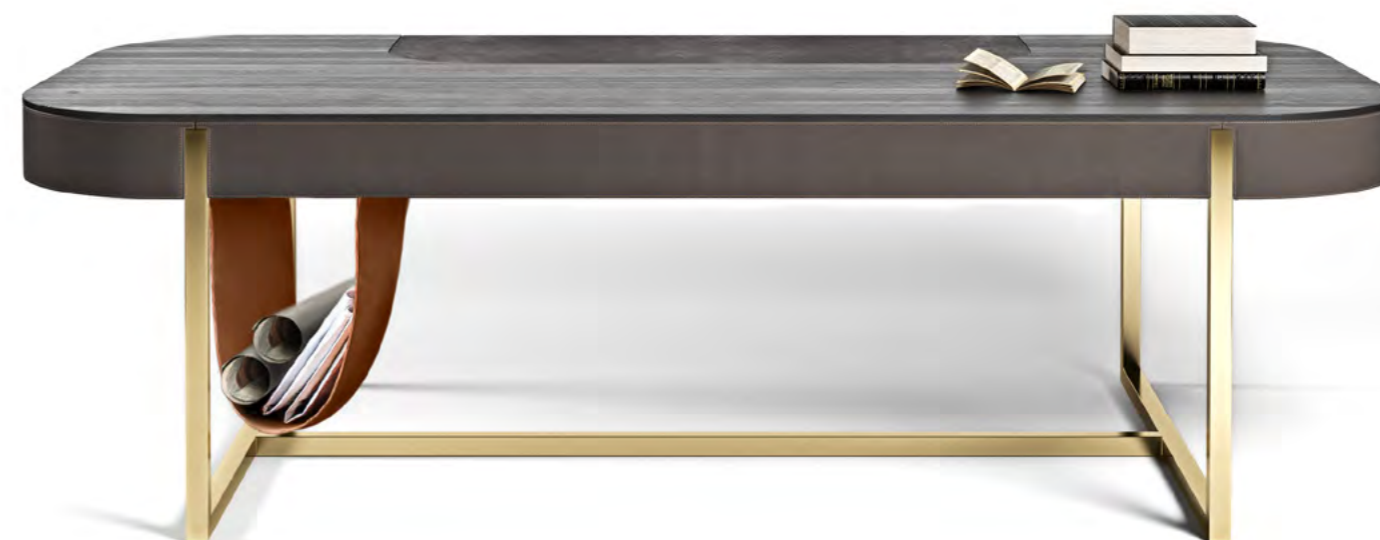

**Kim/B**

- Desk option A, cm 180x90x74h
- Desk option B, cm 200x90x74h
- Desk option C (as photo), cm 220x90x74h
- Desk option D, cm 240x90x74h
- Desk option E, cm 260x90x74h
- Top in veneer
- Center of top in leather
- With leather magazine rack
- Metal base

Louvre
 Desk option A, cm 180x100x74h
 Desk option B, cm 200x100x74h
 Desk option C (as photo), cm 220x100x74h
 Desk option D, cm 240x100x74h
 Desk option E, cm 260x100x74h
 Structure & top in leather
 Center of top in veneer
 Chest of drawers in veneer
 Metal frame & base

Louvre Light

- Desk option A, cm 180x100x74h
- Desk option B, cm 200x100x74h
- Desk option C (as photo), cm 220x100x74h
- Desk option D, cm 240x100x74h
- Desk option E, cm 260x100x74h
- Top & structure in leather
- Center of top in veneer
- Chest of drawers in veneer
- Metal frame & base

Seul

Desk option A, cm 180x100x75h
 Desk option B, cm 200x100x75h
 Desk option C (as photo), cm 235x100x75h
 Desk option D, cm 260x100x75h
 Top in veneer
 Center of top & sides in leather
 Metal structure