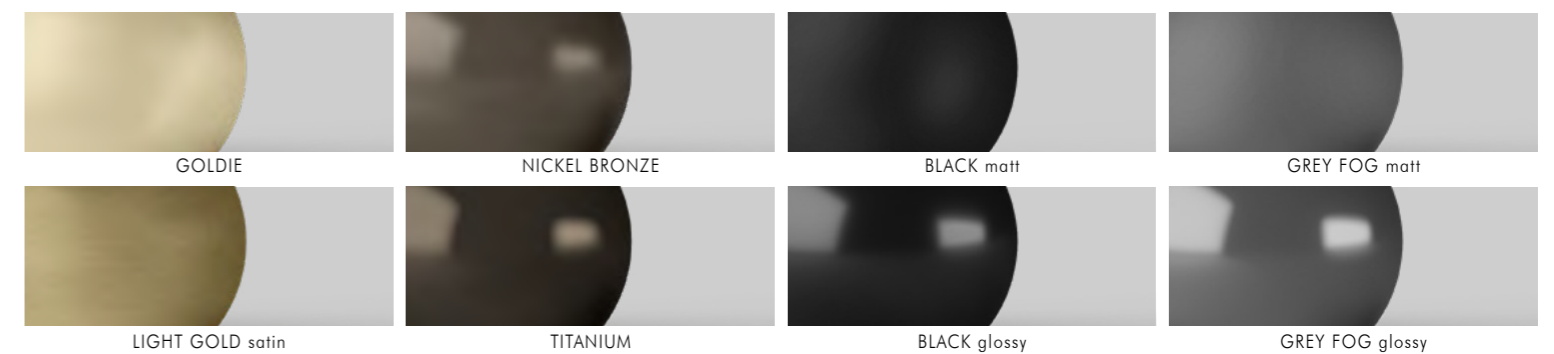

NEWSKIN collection

LARIO Cotton Velvet collection

BRERA collection

SPIGA collection

VICTORYFORM collection

FORMITECH collection

WOODS

All Veneers are available in glossy, semiglossy and matt finish

SOLID WOOD & VENEER

MARBLES

METAL FINISHES

also available in any RAL colour on request (matt & glossy)

FORMITALIA
Luxury Group
Firenze

FORMITALIA Luxury Group spa

Headquarters: via Corticella 5/7/9, 51039 Valenzatico (PT), Italy