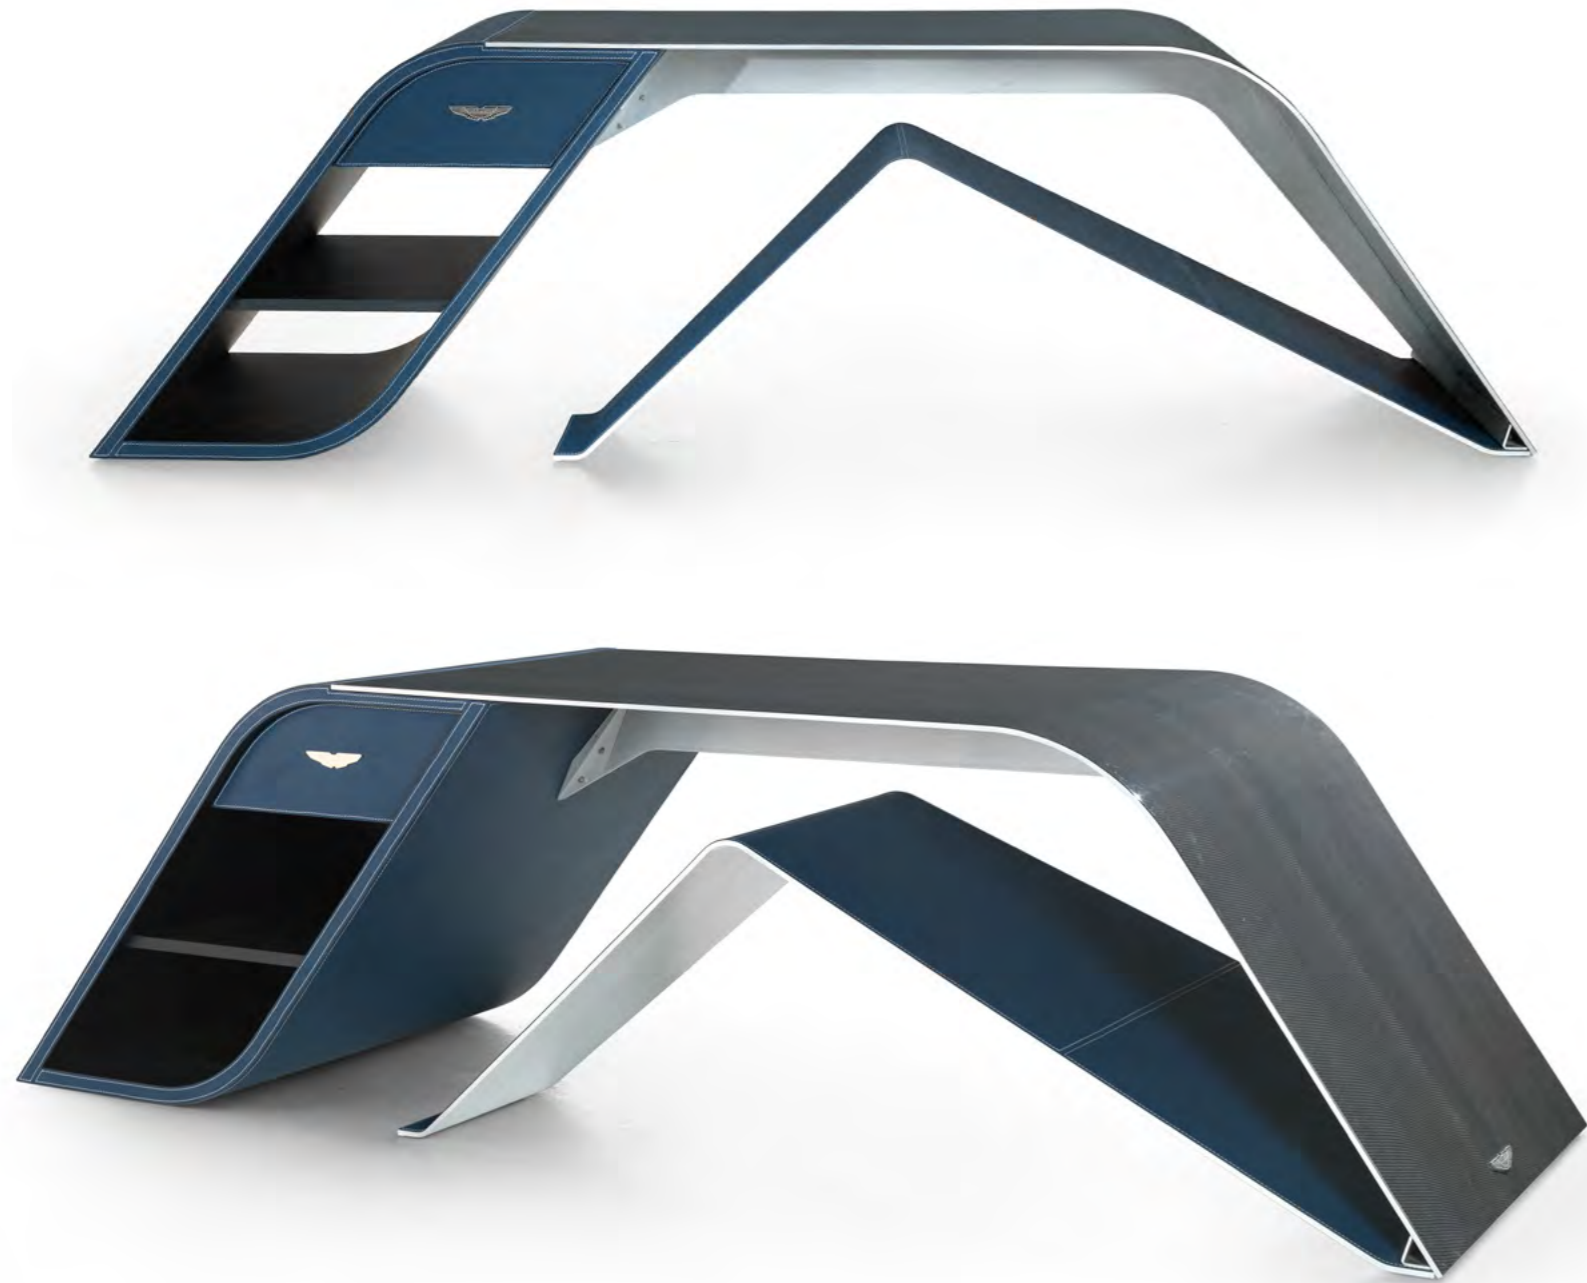

ASTON MARTIN

Home Collection

V004
Inspirations

ASTON MARTIN
Home Collection

V004

Desk, cm 300x90x75h
aluminium, black lacquered wood, leather Skin col.
Nero

V016

Floor Lamp, cm 180x37x215h
carbon fibre, led light, leather Skin col. Nero