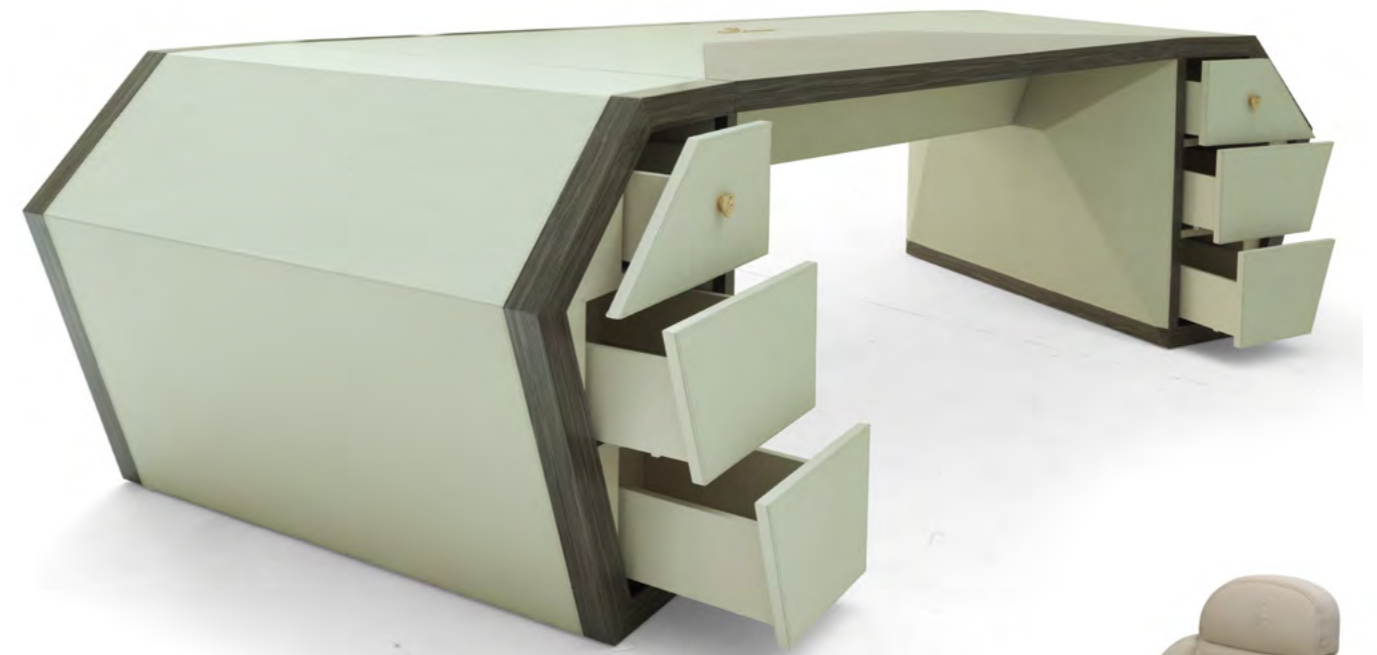

SUZUKA
guest chair

cm 65x65x100x110h
in leather Muflone corda & Muflone
Traforato corda, base & arms in
vener Oak grey semiglossy

SUZUKA
president chair

cm 65x65x126/136
in leather Muflone corda &
Muflone Traforato corda,
base & arms in vener Oak
grey semiglossy

LONG BEACH