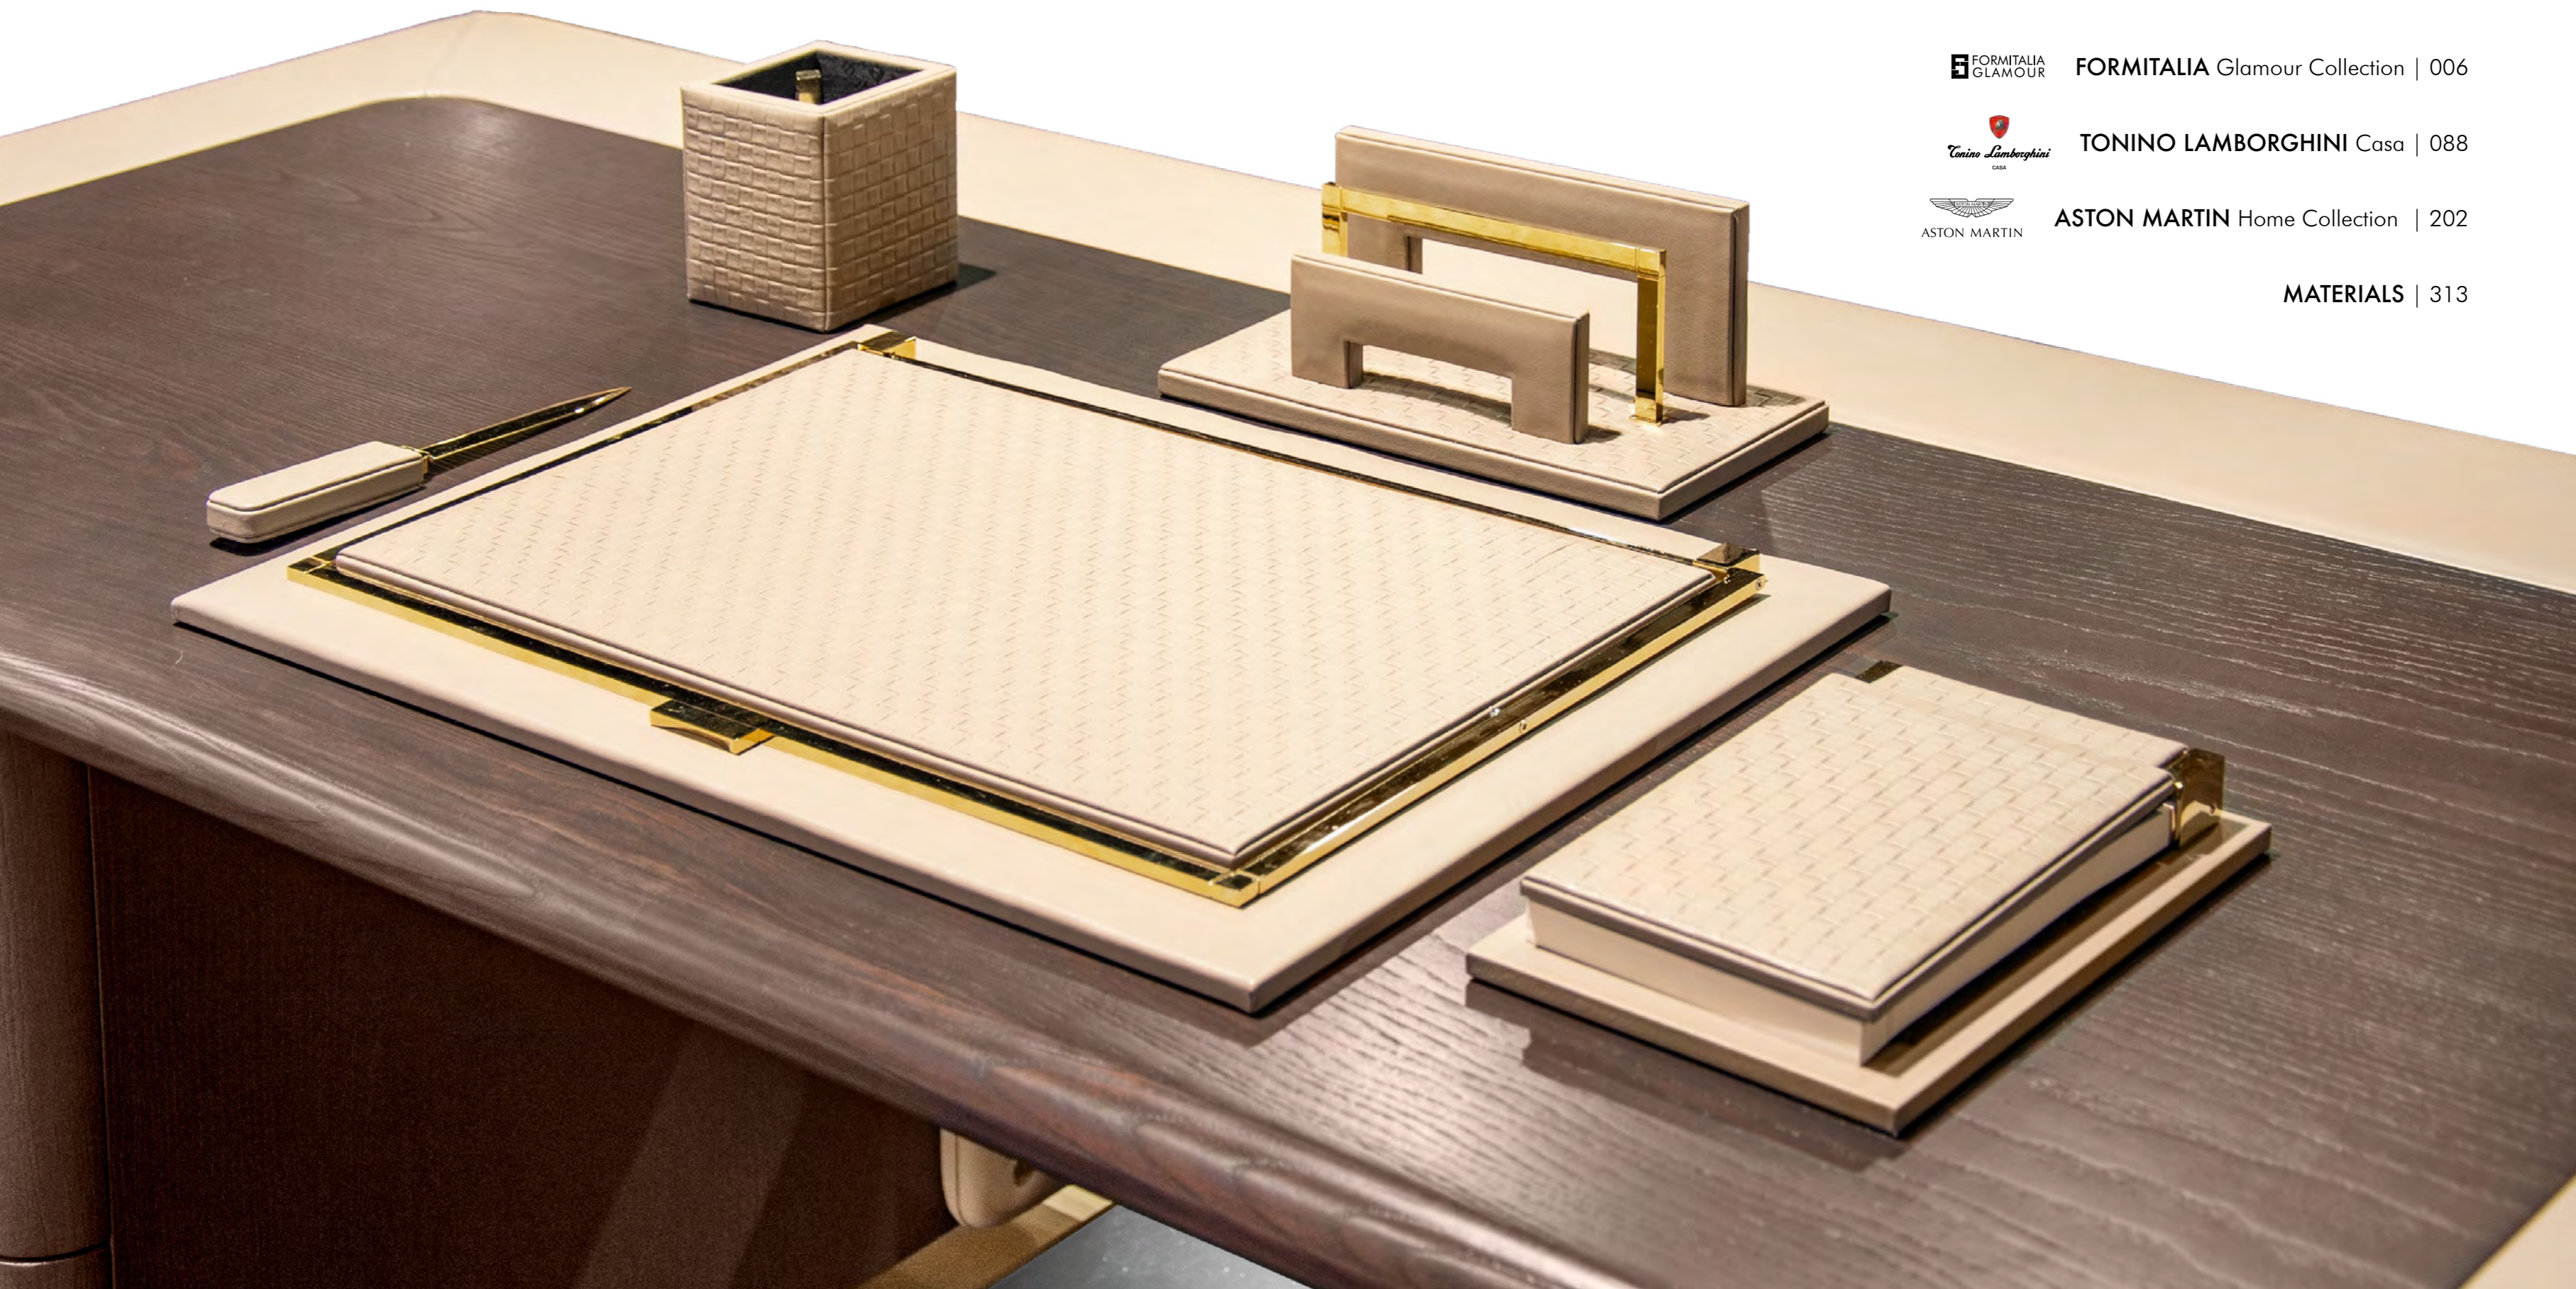

OFFICE SOLUTIONS

FORMITALIA Glamour Collection | 006

TONINO LAMBORGHINI Casa | 088

ASTON MARTIN Home Collection | 202

MATERIALS | 313