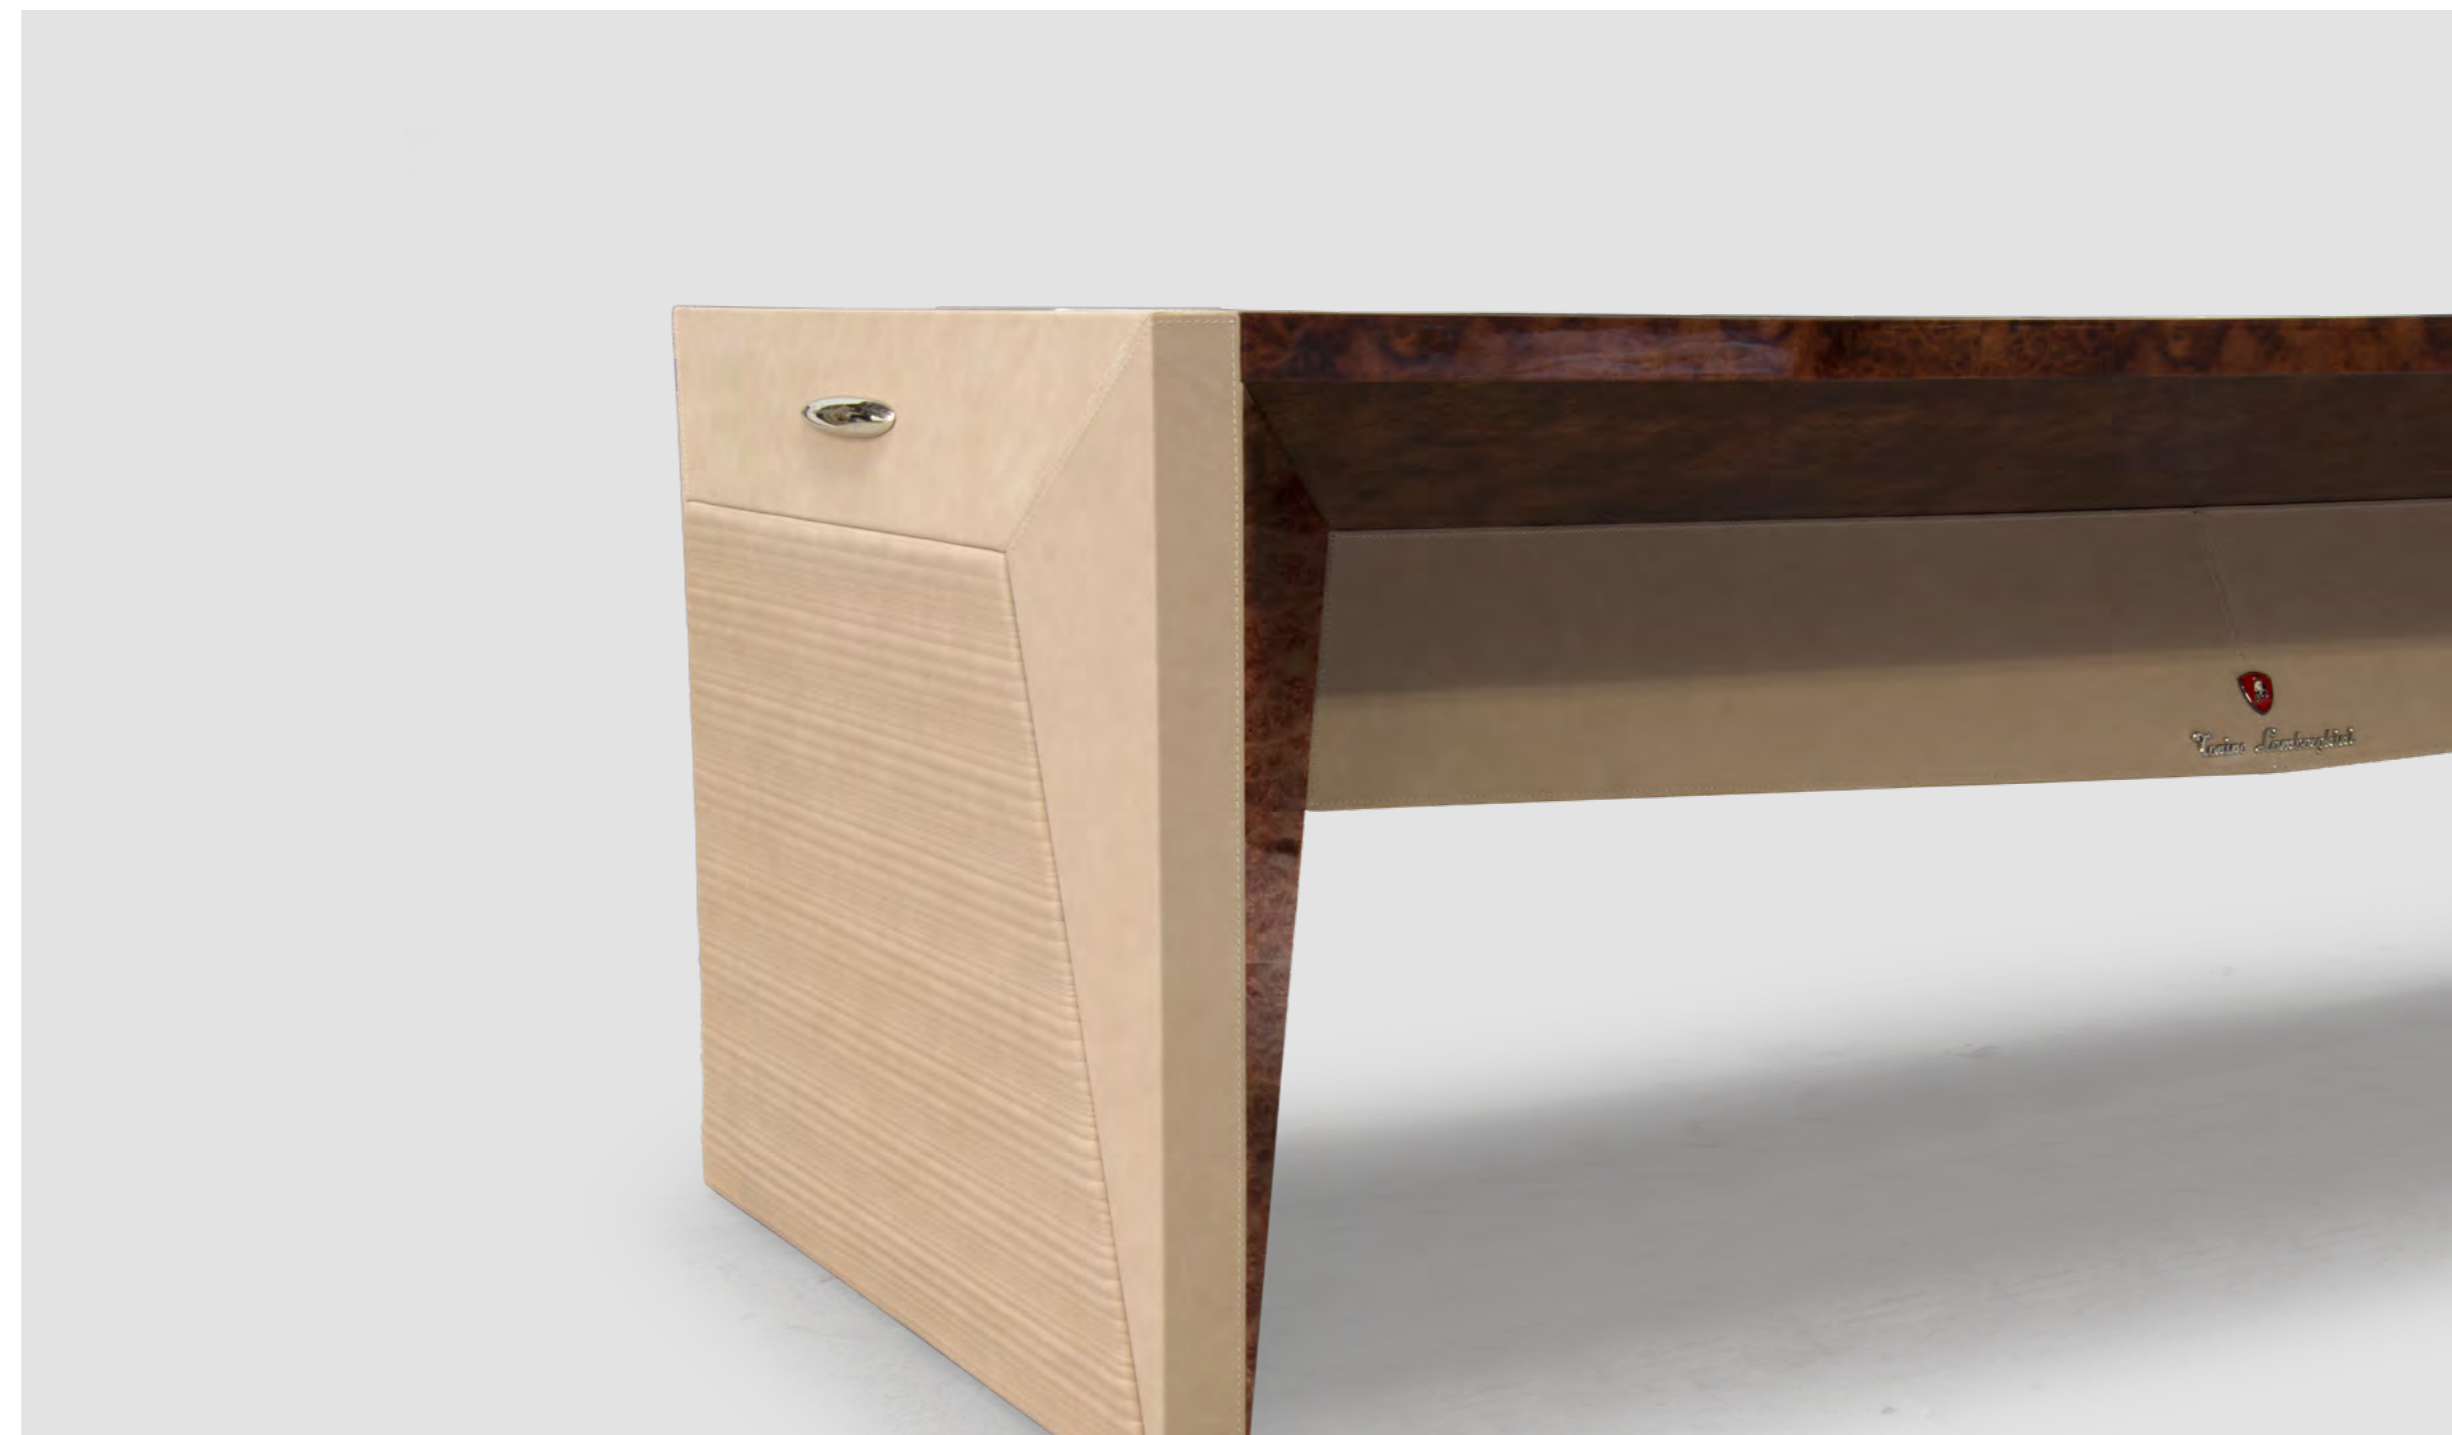

SALAMANCA

SALAMANCA / DESK
DRIVING / DESK KIT
SALAMANCA / PRESIDENT CHAIR
SALAMANCA / GUEST CHAIR
BOOSTER / OFFICE CABINET

WORKS OF ART:

- Rivoce Vidar, *Minotauro Today*, 31x8x15h, bronze fusion sculpture
- Franco Fossi, *Partitura Primordiale/ Double Face - Synesis 29*,
cm 33x14x19h, mixed technique on canvas