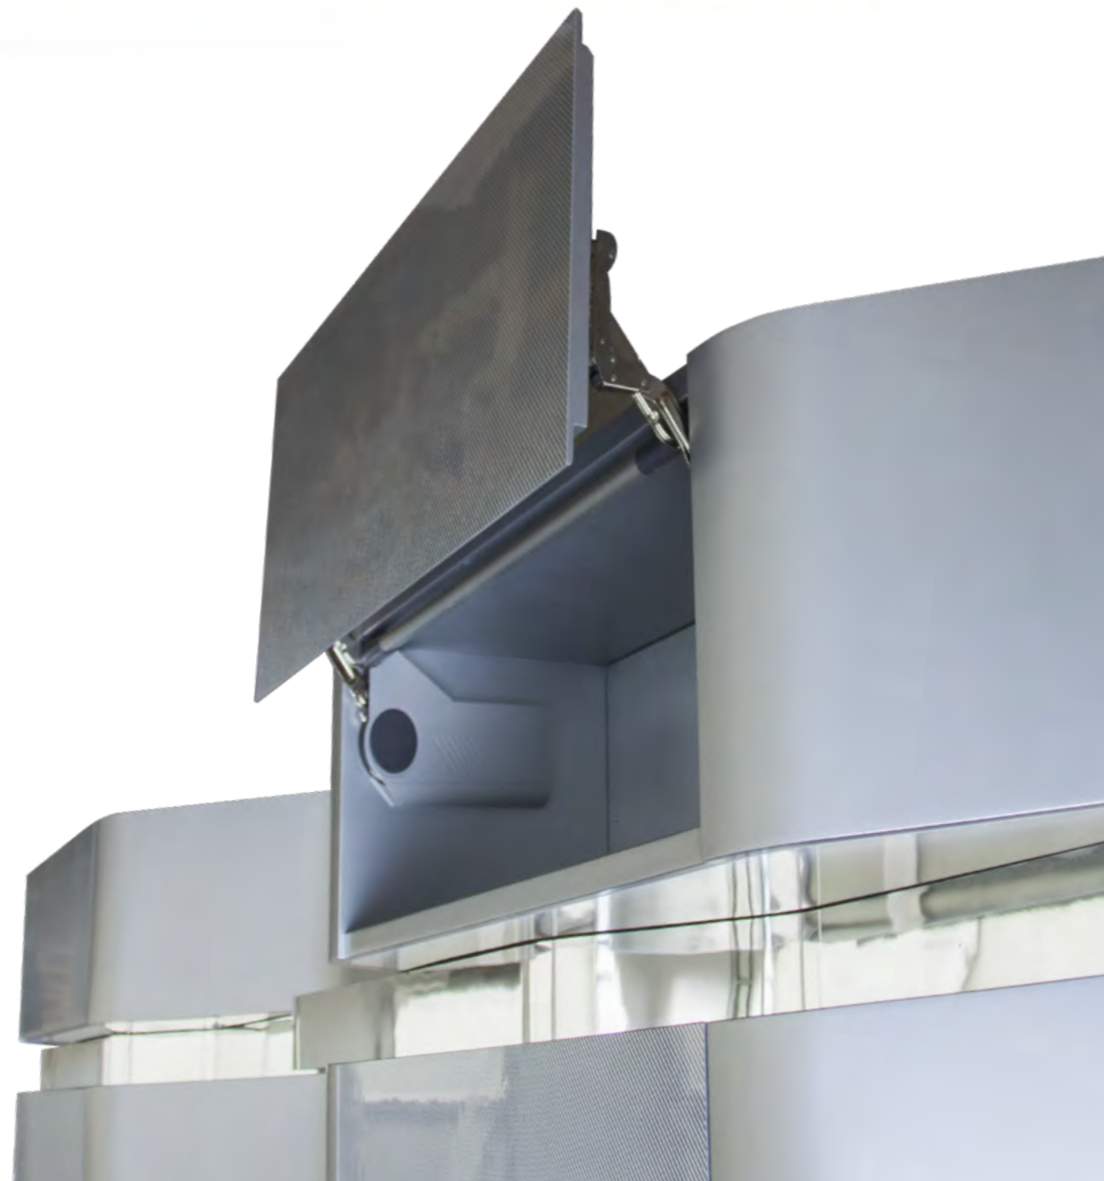

V083 (up)
Living wall cabinet, cm 450x50x150h
Lacquered black matt structure with frontal drawers in leather, led lights

V083 (next page)
Living wall cabinet, cm 450x50x150h
Lacquered silver matt structure with frontal drawers in alutex, led lights