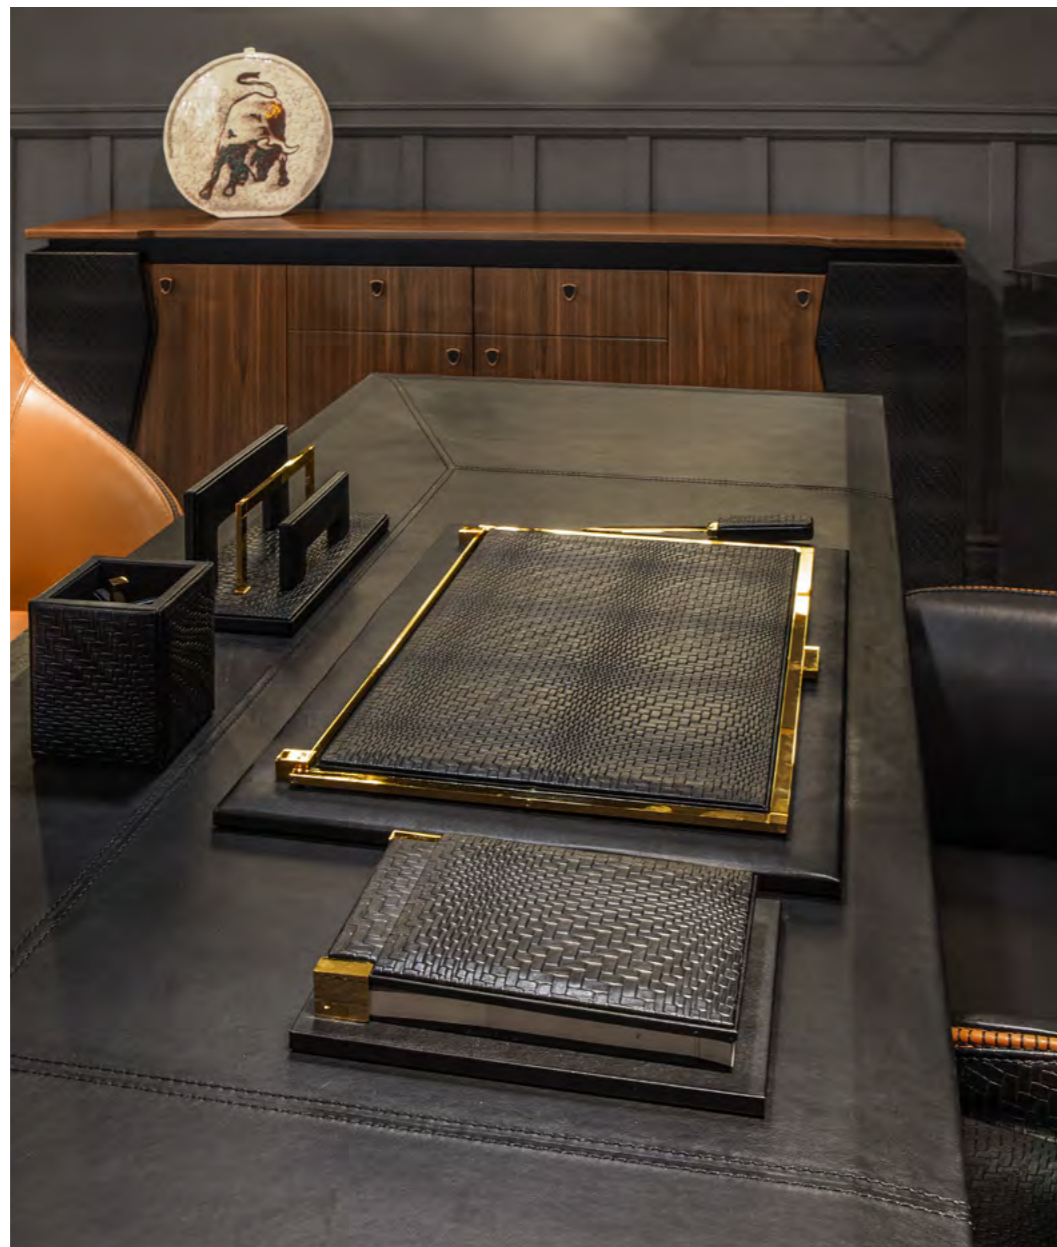

GT '19
DESK KIT
cm 250x100x76h
Top in leather Daino col. Coal with "Bricks"
print, edge in leather Daino col. Coal