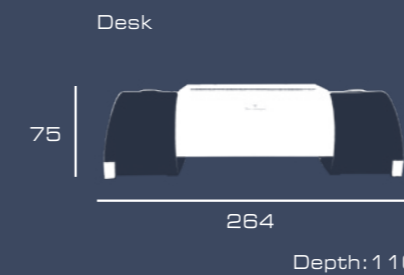

President chair, cm 70x65x128/138h in leather mufione racing red, out-back & base in carbon fibre

Wall cabinet, cm 240x58x185h in leather mufione red, mufione traforato racing & mufione black

TL 300/912