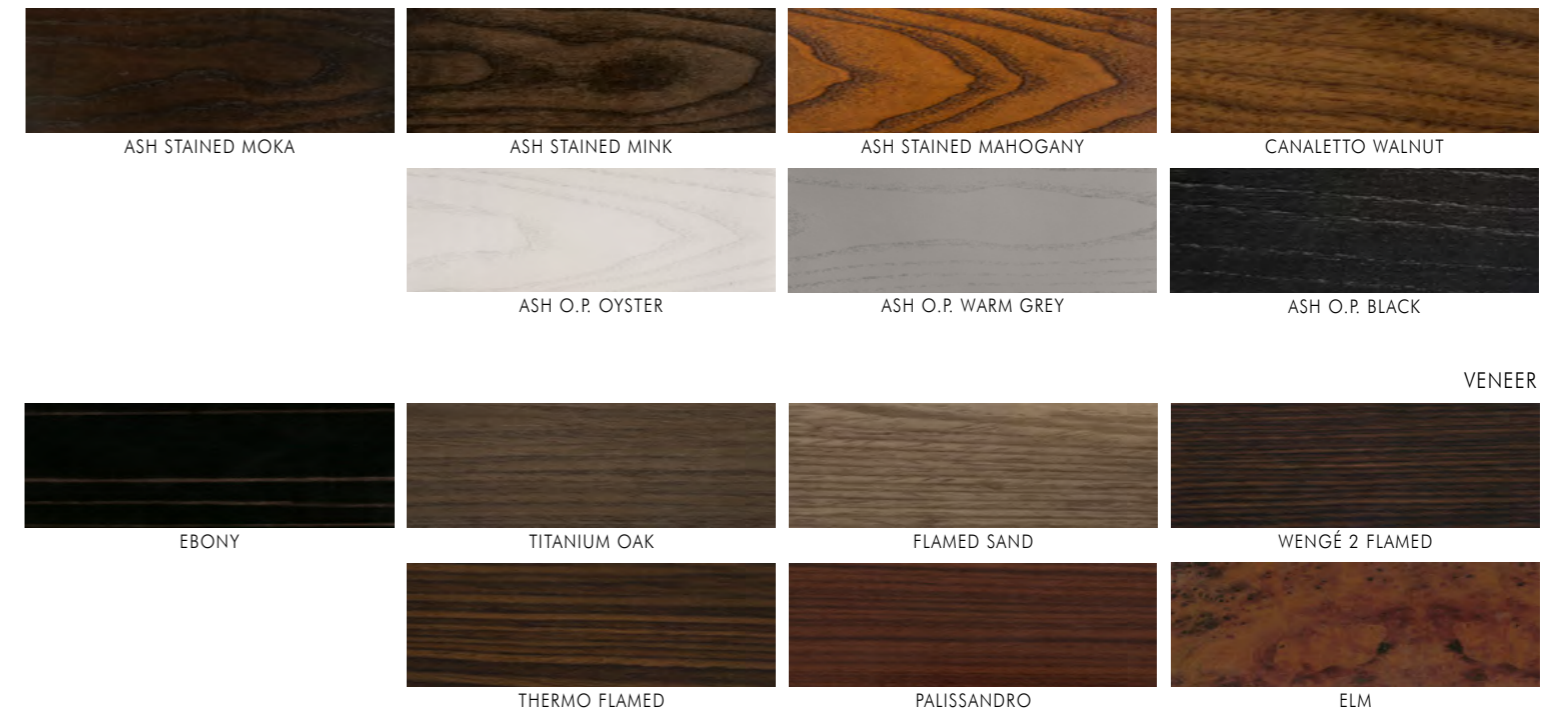

NEWSKIN collection

LARIO Cotton Velvet collection

BRERA collection

SPIGA collection

VICTORYFORM collection

FORMITECH collection

WOODS

All Veneers are available in glossy, semiglossy and matt finish

SOLID WOOD & VENEER

MARBLES

METAL FINISHES

also available in any RAL colour on request (matt & glossy)

FORMITALIA
Luxury Group
Firenze

FORMITALIA Luxury Group spa

Headquarters: via Corticella 5/7/9, 51039 Valenzatico (PT), Italy