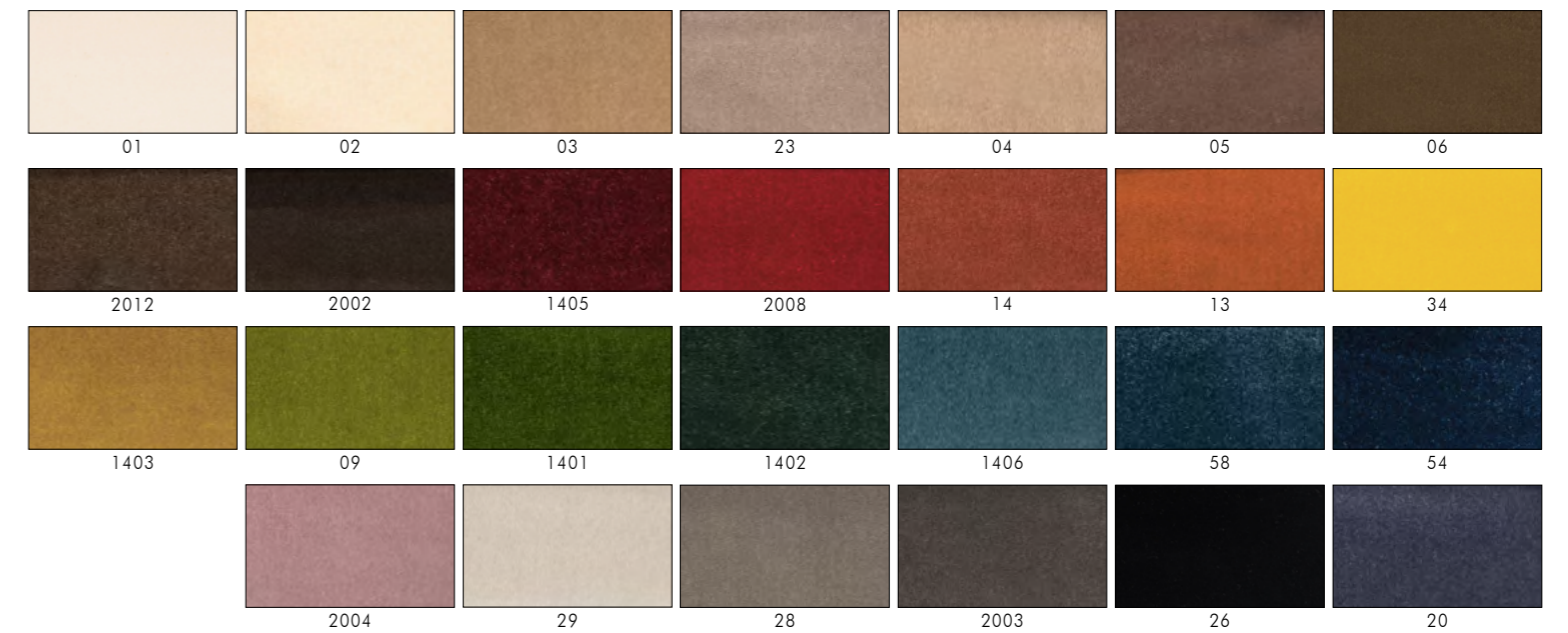

NEWSKIN collection

LARIO Cotton Velvet collection

BRERA collection

SPIGA collection

VICTORYFORM collection

FORMITECH collection

WOODS

All Veneers are available in glossy, semiglossy and matt finish