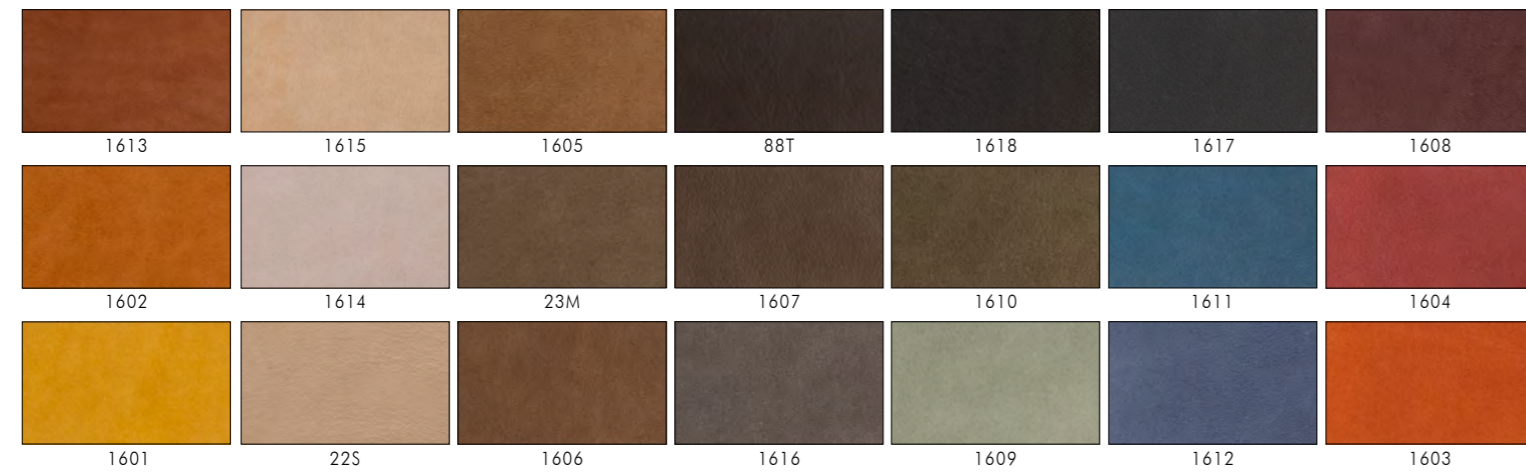

NEWSKIN collection

LARIO Cotton Velvet collection

BRERA collection

SPIGA collection

VICTORYFORM collection

FORMITECH collection

WOODS

All Veneers are available in glossy, semiglossy and matt finish