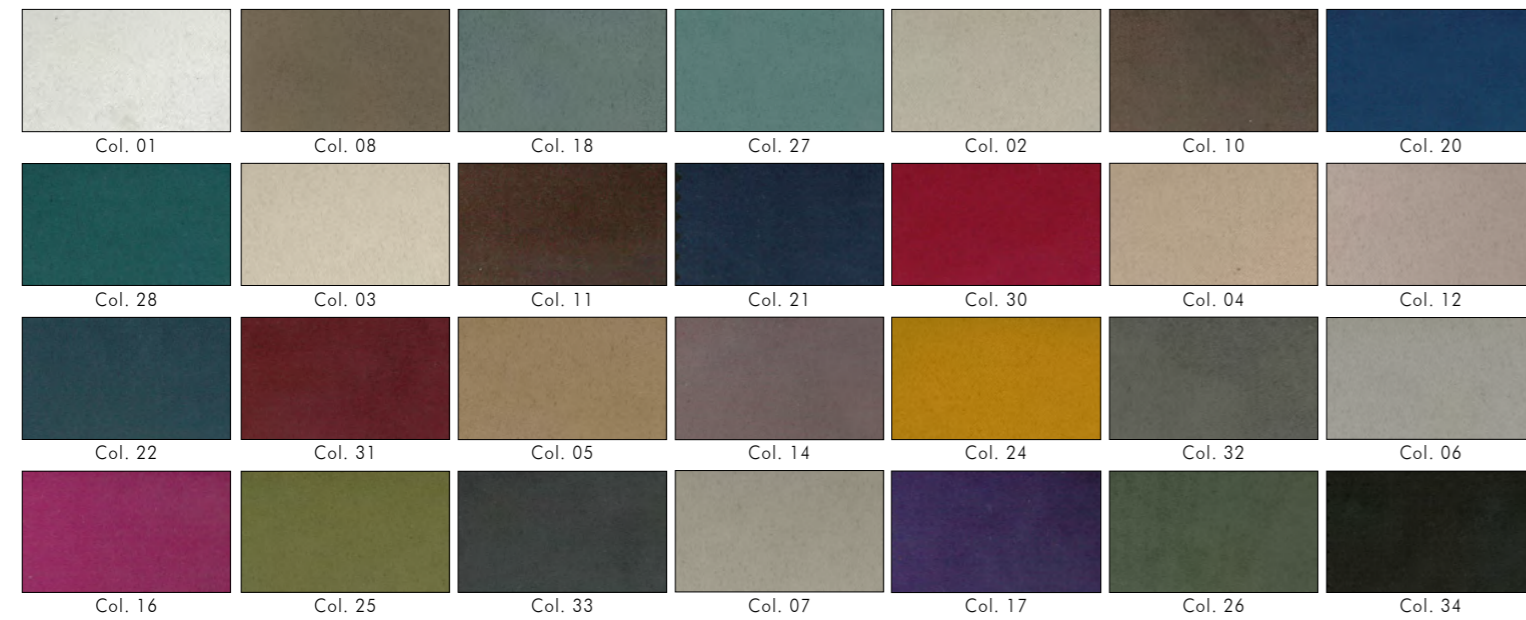

NEWSKIN collection

LARIO Cotton Velvet collection

BRERA collection

SPIGA collection

VICTORYFORM collection

FORMITECH collection

WOODS

All Veneers are available in glossy, semiglossy and matt finish