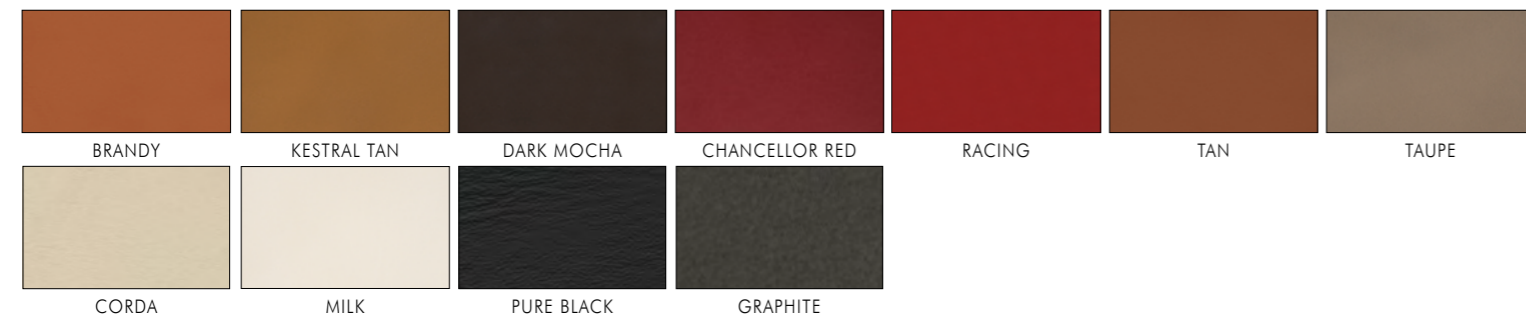

CUOIO collection