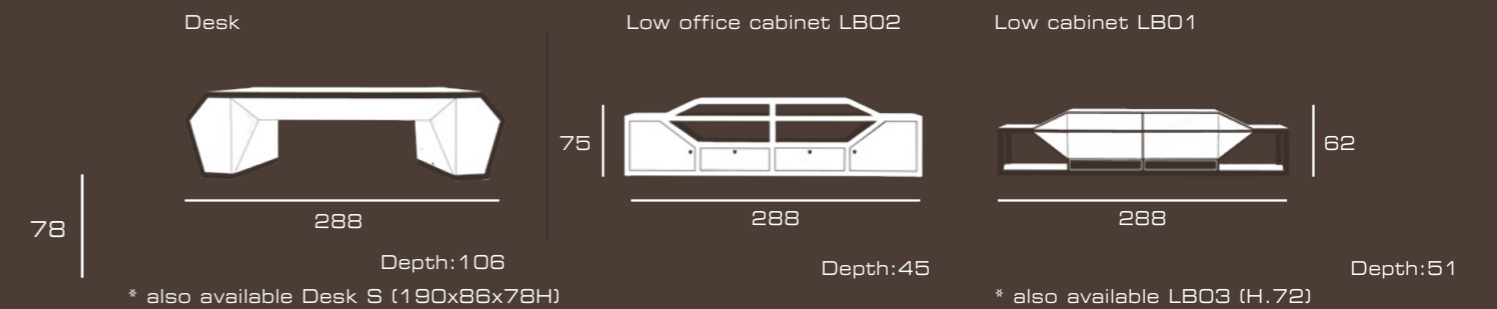

PAG 162/165

Desk, cm 288x106x78h, borders in veneer Oak grey semiglossy, leather Muflone corda & Muflone Traforato corda

Low cabinet **LB01** and **LB03**, Oak grey semiglossy, leather Muflone corda & Muflone traforato corda

PIPE lamp, cm 49h in alutex fibre