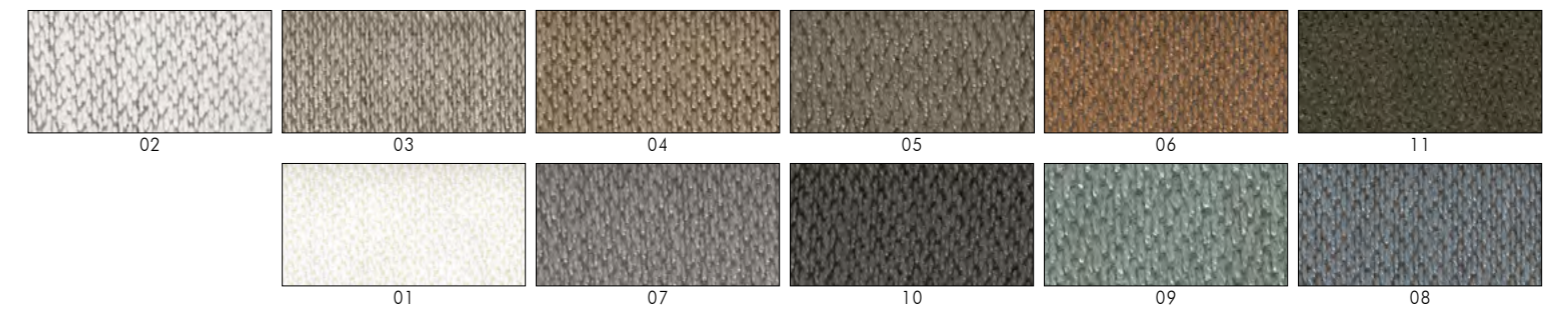

NEWSKIN collection

LARIO Cotton Velvet collection

BRERA collection

SPIGA collection

VICTORYFORM collection

FORMITECH collection

WOODS

All Veneers are available in glossy, semiglossy and matt finish