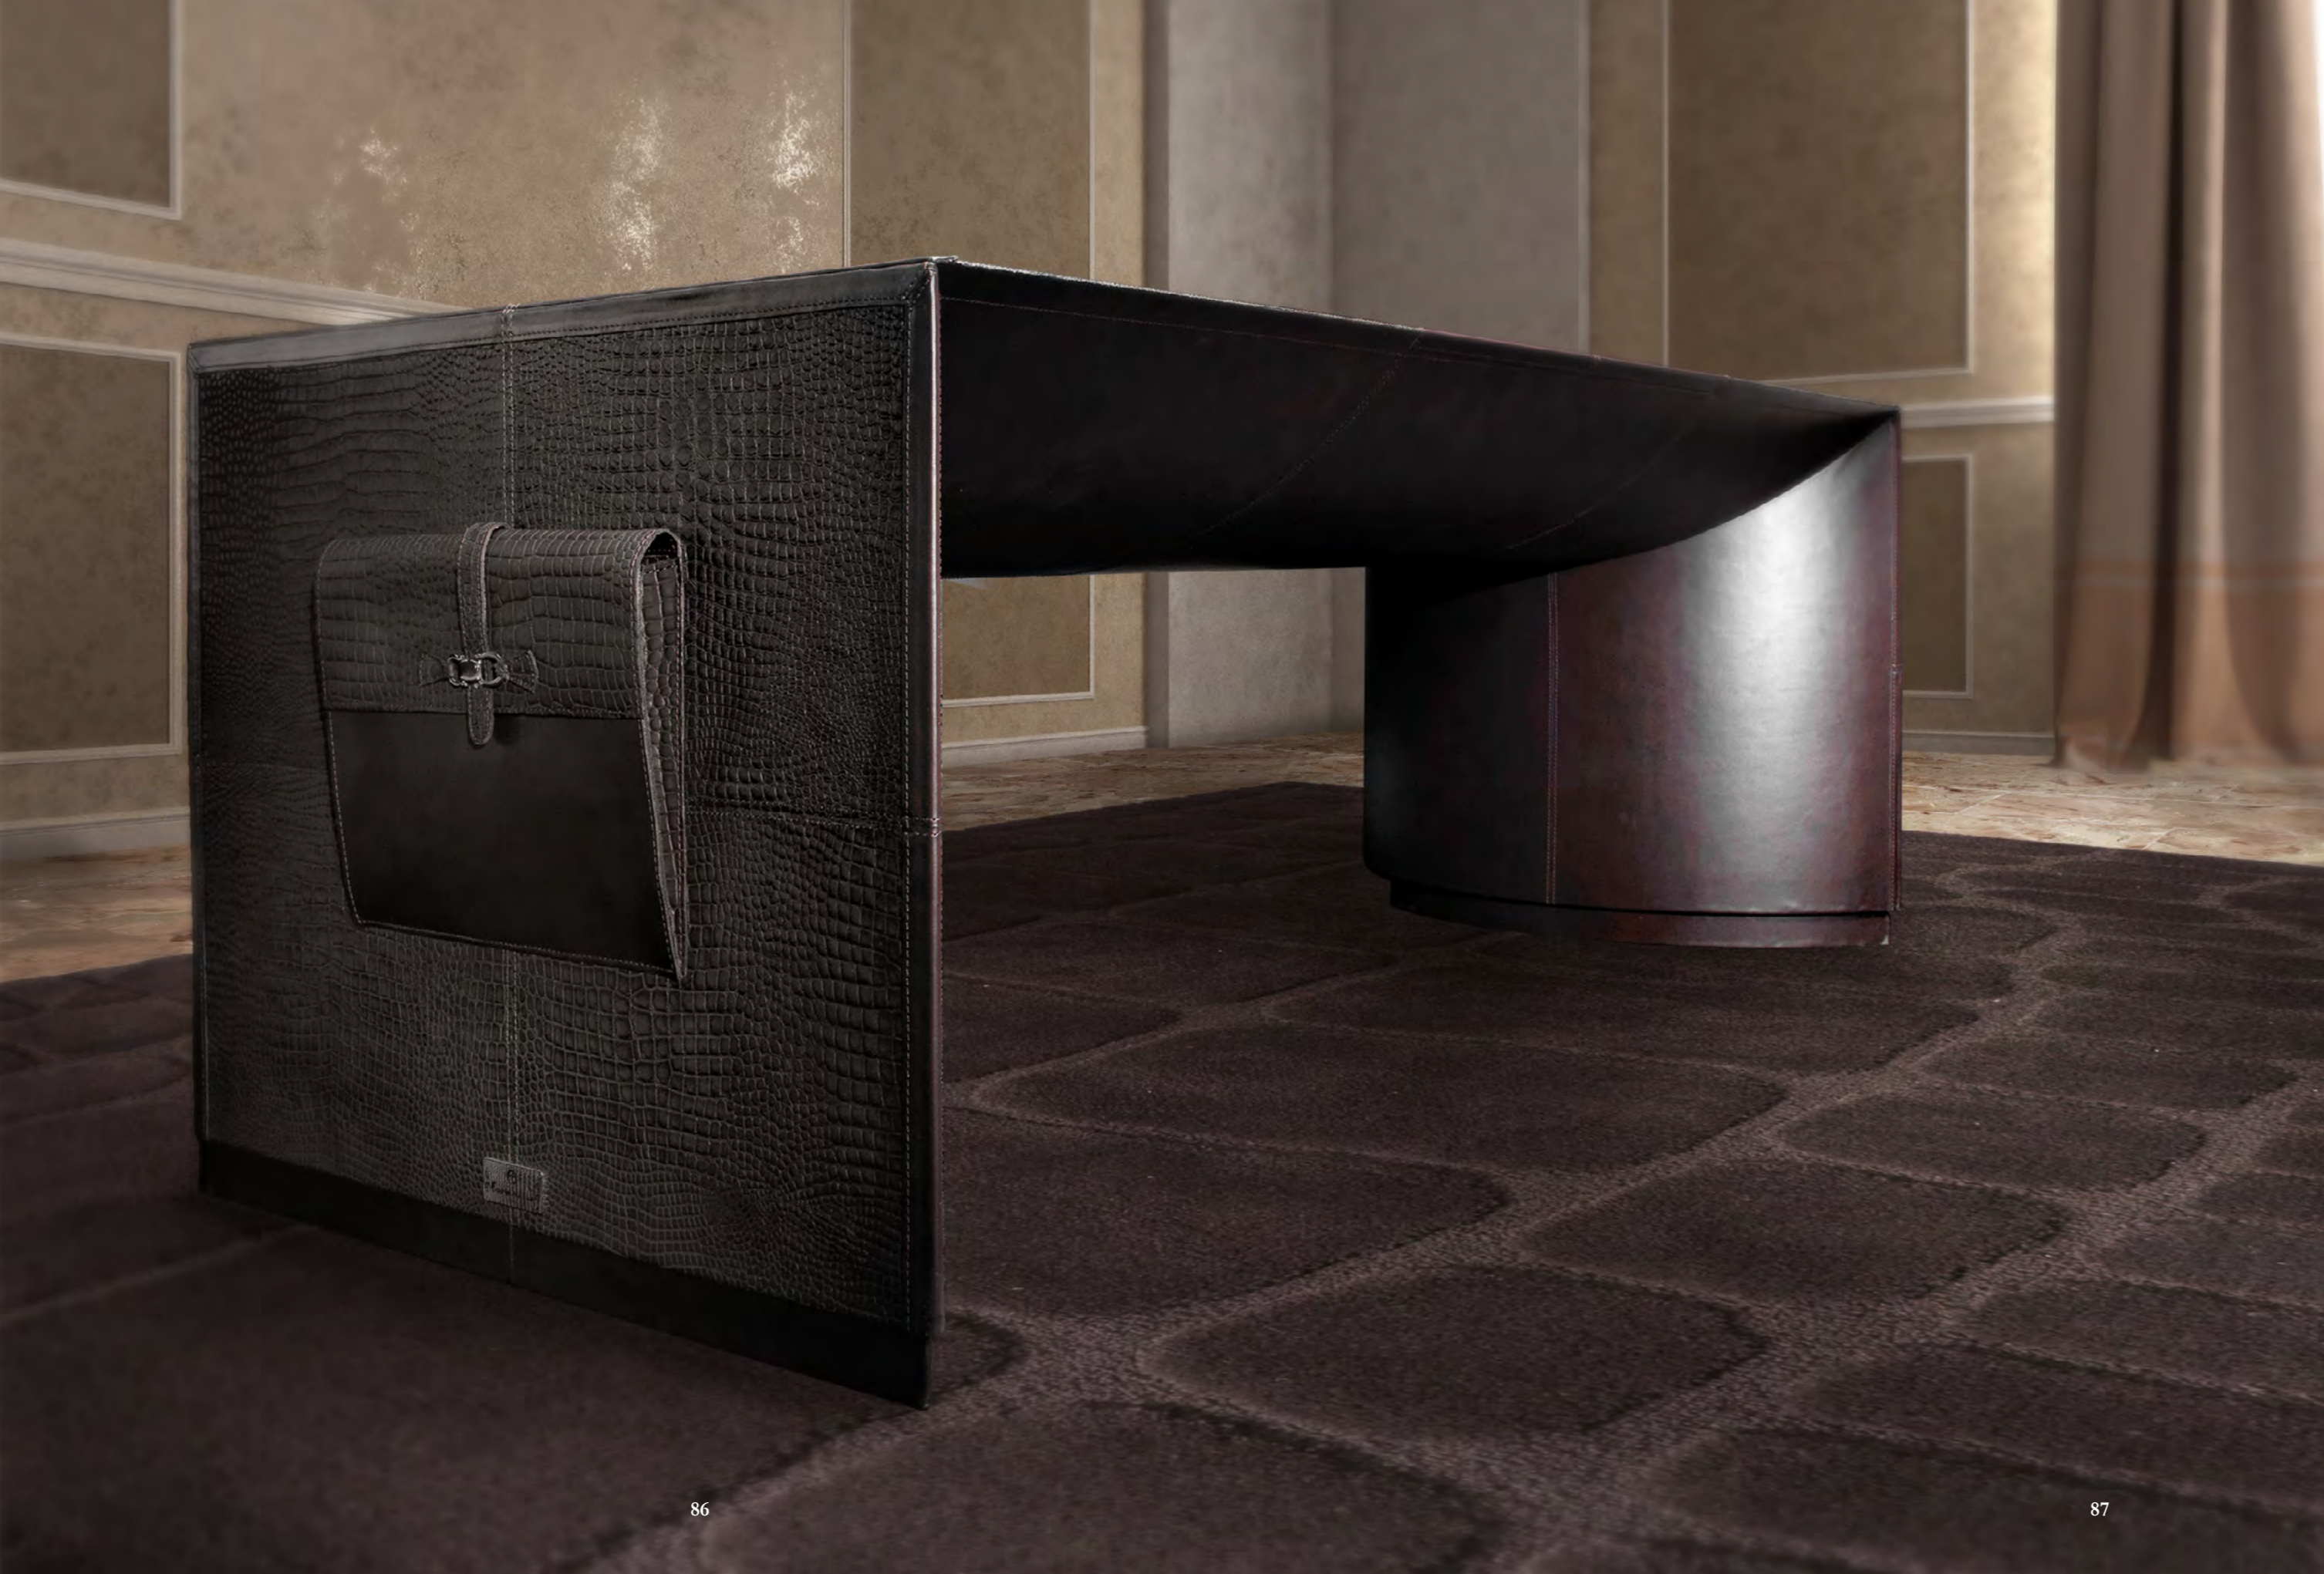

Mercury file cabinet

cm 240x40x85h

leather cocco jay tobacco, wengè veneer glossy, nickel handles

Windsor floor lamp

cm 56x33x159h

sides in leather cocco nile coffee, central part in quilted leather nappa coffee with new round stirrups col. light gold, shade in fabric silcroco col.01