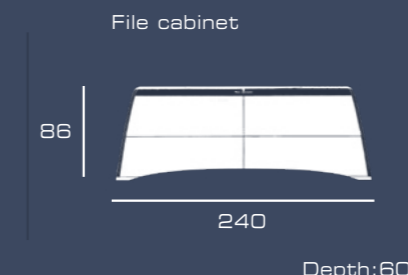

President chair, cm 70x65x128/138h in leather mufione racing red, out-back & base in carbon fibre

Wall cabinet, cm 240x58x185h in leather mufione red, mufione traforato racing & mufione black

TL 300/912