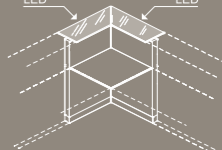

LLD8010_WH (LED)

L 85,5 - P 86,5 - H 111,5

Terminale 90° Dx/Sx
Terminal counter unit 90° R/L