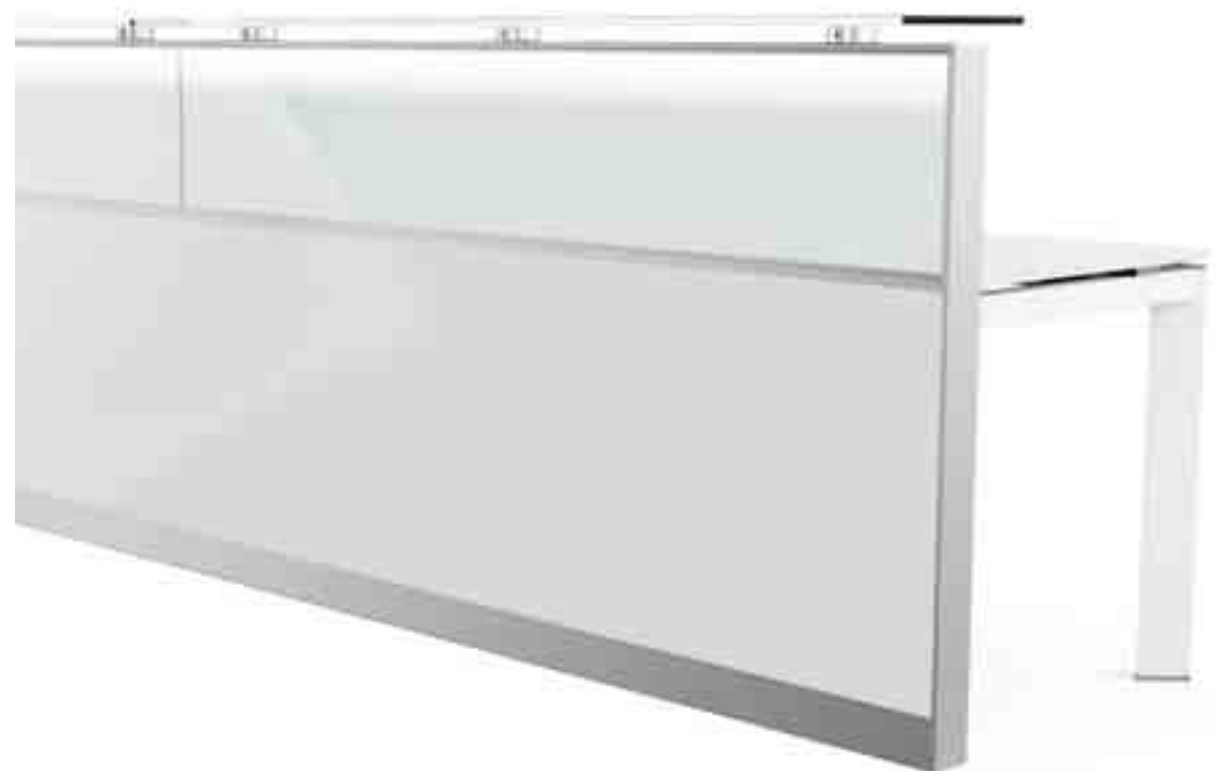

DV702

L'espressione esatta di chiarezza costruttiva.

Una linea dedicata all'accoglienza, funzionale al dialogo e all'operatività. Funge da primo contatto, è l'elemento che relaziona l'utente con l'azienda attraverso una chiarezza lineare ben definita ed elegante.

The precise expression of constructive clarity.

This system is dedicated to welcoming areas. It is designed to promote conversation and work efficiency. Functions as first contact, introduces the visitor to the company through a well defined, elegant linear clarity.

DV702